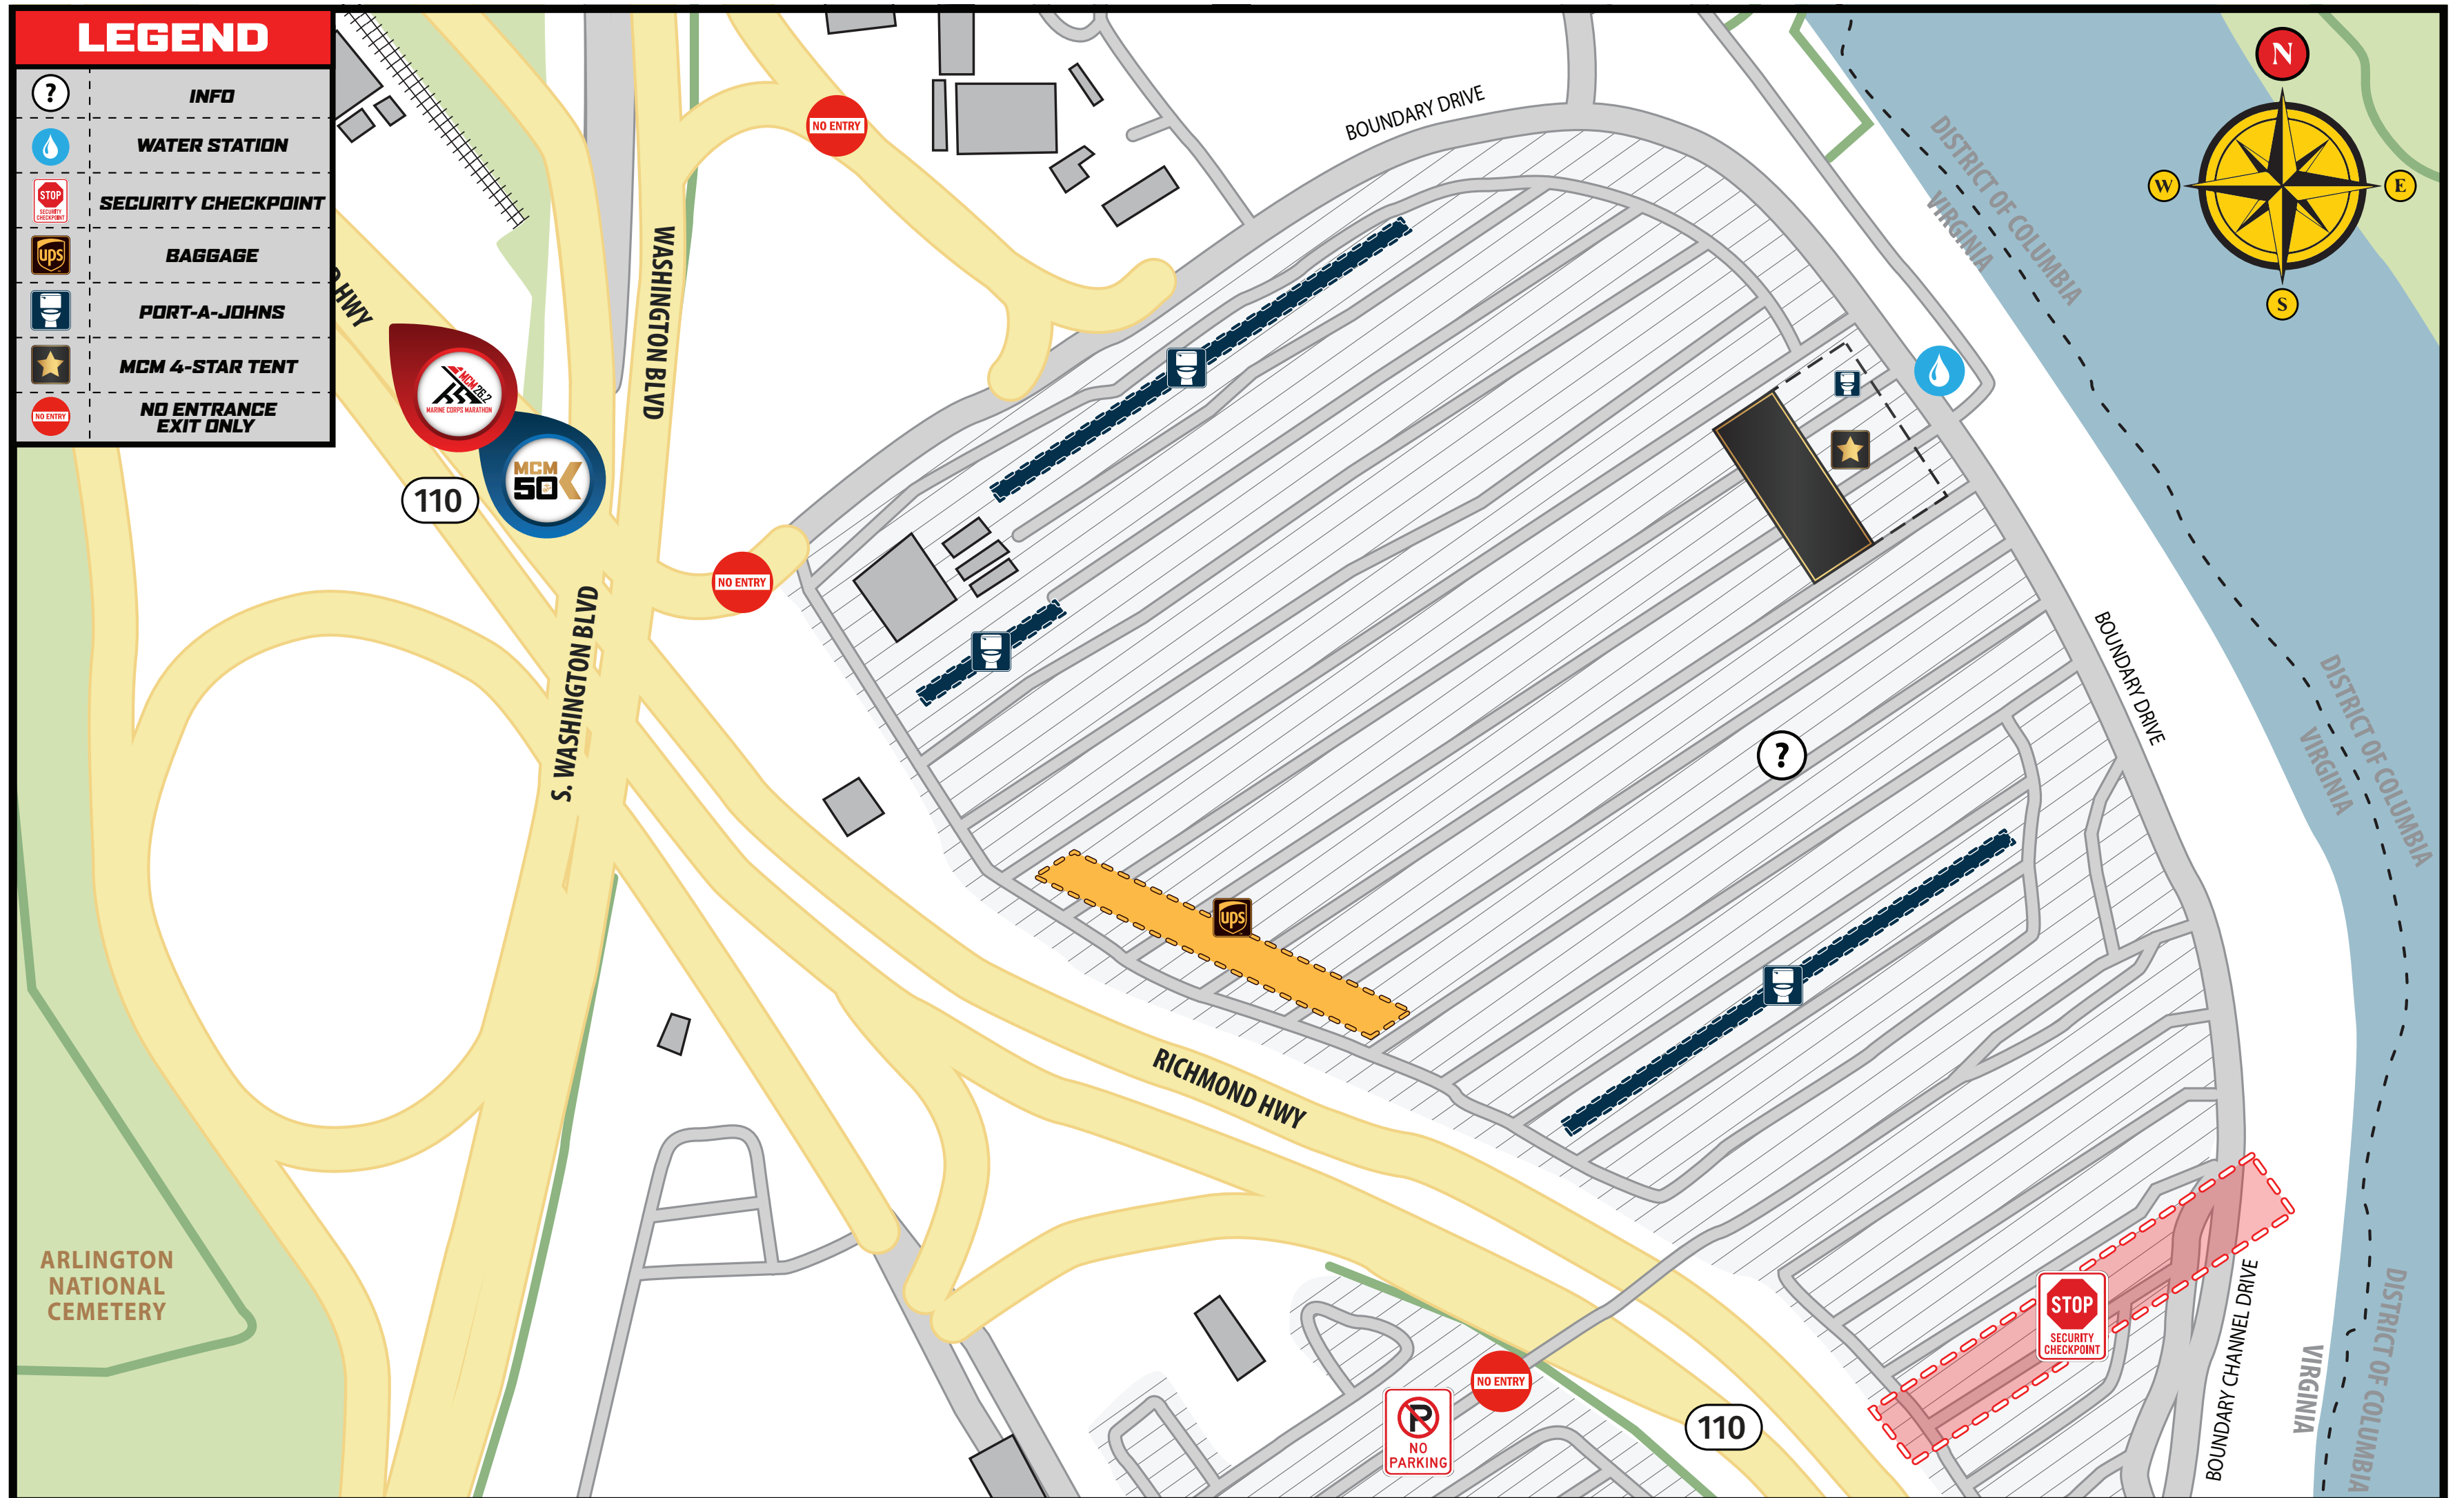

MARINE CORPS MARATHON

RUNNERS VILLAGE

LEGEND	
	INFO
	WATER STATION
	SECURITY CHECKPOINT
	BAGGAGE
	PORT-A-JOHNS
	MCM 4-STAR TENT
	NO ENTRANCE EXIT ONLY